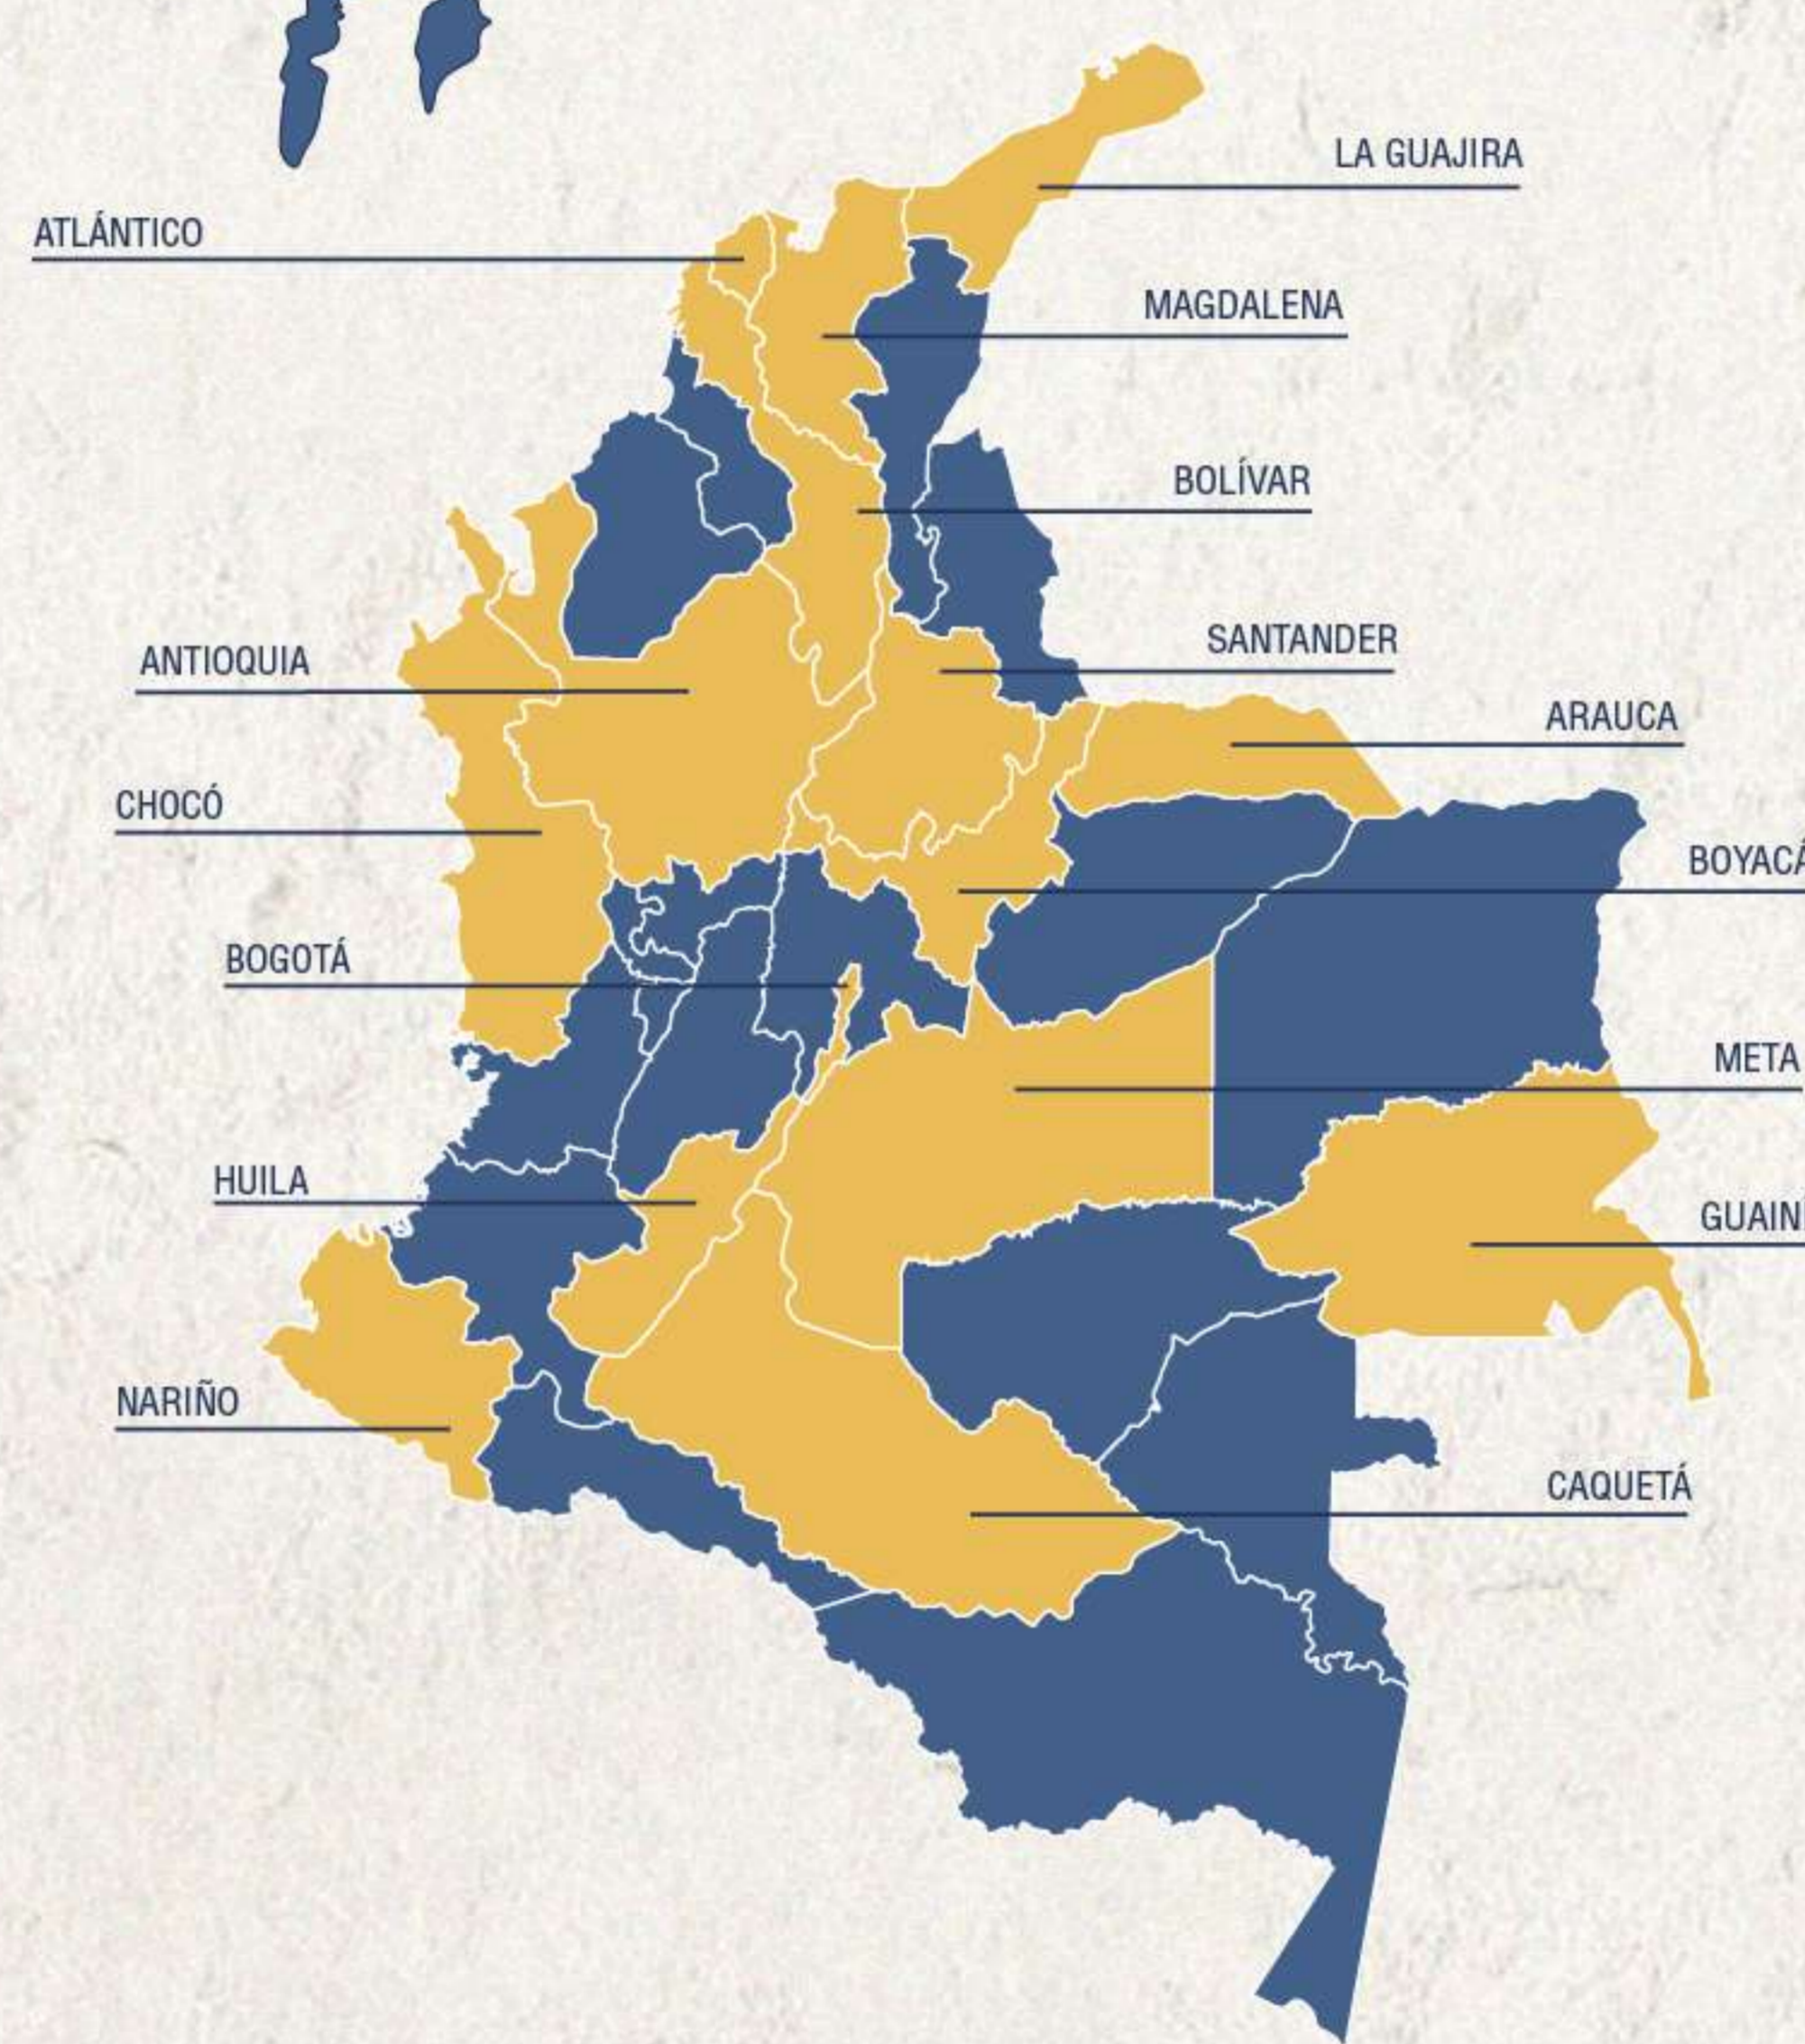

2018 IN NUMBERS

38

EXECUTED PROJECTS

15

DEPARTMENTS (REGIONS)

145

PARTNER FIRM VOLUNTEERS

+3.500